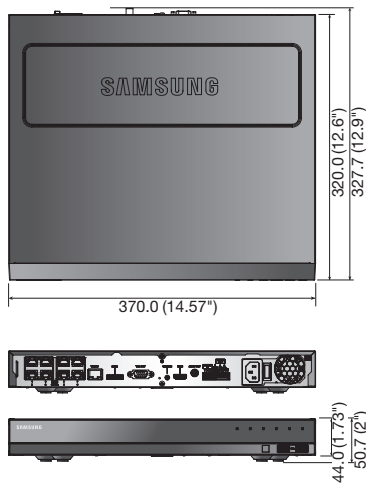

Dimensions

Unit : mm (inch)

SRN-873S		
DISPLAY		
Video	Inputs / Resolution	Up to 8CH / CIF ~ 8M
	Protocols	Samsung, ONVIF
Live	Local Display	HDMI / VGA
	Multi Screen Display	[Local monitor] 1 / 4 / 6 / 8 / Auto sequence, [Web] 1 / 4 / 8 / Auto sequence
	Performance	[Local monitor] 8M (20fps), 5M (30fps), 3M (50fps), 2M (150fps), 720p (240fps), D1 (240fps) [Web] 5M (30fps), 3M (60fps), 2M (120fps), 720p (240fps), D1 (240fps)
PERFORMANCE		
Operating System	Embedded	Linux
	Compression	H.264, MJPEG
Recording	Recording Bandwidth	64Mbps, 2M 8 camera real-time recording
	Resolution	CIF ~ 8M
	Mode	Normal, Scheduled, Event (Pre / Post)
	Event Trigger	Alarm input (4), Video loss, Camera event (Alarm in, MD, Video analytics)
	Event Action	E-mail, PTZ preset, Alarm out, Buzzer, Monitor out
Search & Playback	Playback Bandwidth	32Mbps
	Performance	Max. 3 users
	Mode	Date & Time (Calendar) / Event log list / Text Search (POS)
	Simultaneous Playback	[Local monitor] Up to 8CH, [Web, CMS] Up to 8CH
	Resolution	CIF ~ 8M
	Fish-eye Dewarping	Via Smartviewer
Storage	Internal	2 SATA
	External (DAS)	1 e-SATA
	Max.Capacity	Internal 8TB
Back up	File Back up	BU/EXE (USB), JPG/AVI (Web, CMS)
	Function	Max. 8CH playback, Date-time/title display
Sensor	Input / Output	4 / 3 (NO 2ea, NO/NC 1ea)
Audio	Input / Compression	8CH (Network) / G.711, G.726, AAC (16/48KHz)
	Audio Communication	2-way
NETWORK		
Protocol Support	TCP/IP, UDP/IP, RTP (UDP), RTP (TCP), RTSP, NTP, HTTP, DHCP (Server, Client), PPPoE, SMTP, ICMP, IGMP, ARP, DNS, DDNS, uPnP, HTTPS, SNMP, ONVIF (Profile-S)	
DDNS	Samsung iPOLiS DDNS	
Transmission Bandwidth	Max. 128Mbps	
Max. Remote Users	Search 3 / Live unicast 10 / Live multicast 20	
IP	IPv4 / IPv6	
Security	IP address filtering, User access log, 802.1x authentication, Encryption	
Language	GUI / Web	English, French, German, Italian, Spanish, Russian, Turkish, Polish, Dutch, Swedish, Czech, Portuguese, Danish, Rumanian, Serbian, Croatian, Hungarian, Greek, Norwegian, Finnish, Korean, Chinese, Japanese, Thai
OS	Supported OS : Window XP (Service pack 2 or above), Vista, 7, 8, Mac OS X (10.6 or above)	
Web Browser	Microsoft Internet Explorer (Updated Ver. 8 ~10, IE 9 or above recommended) Mozilla Firefox (Ver. 19.x or above), Google Chrome (Ver. 26.x or above), Apple Safari (Ver. 6.0.3 or above)	
Viewer Software	Type	SSM, Webviewer, SmartViewer, iPOLiS mobile viewer
	CMS Support	SDK / CGI (SUNAPI)
FUNCTIONS		
Camera Setup	Register	PnP mode, Manual mode
	Setup Items	IP address, Add profile edit, Bitrate, Compression, GOP, Quality
		Camera MD setup Camera video setup (Simple focus, Brightness/Contrast, Flip/Mirror, IRIS, WDR, D&N, SSNR, Shutter, SDDR, DIS)
Camera Control	PoE	Monitor PoE power consumption, On/Off control for each PoE camera Remote reset for each PoE camera
Easy Configuration	Setup Wizard (Date/Time, Network, Auto camera configuration)	
PTZ	Control / Preset	Via GUI, Webviewer, SPC-2000 / 255
	OS	Android, iOS
Smart phone	Control	Live (4CH) / Playback (1CH)
		Mouse, IR Remocon, Web, SPC-2000 (Controller)
System Control		
INDICATOR / INTERFACE		
Front	Indicator	Power status LED 1ea, HDD action LED 1ea, Alarm status LED 1ea Record status LED 1ea, Network action LED 1ea, Back up LED 1ea
	USB	2ea (Front 2ea)
	HDMI / VGA	1ea / 1ea
Connections	Audio	Out 1ea (RCA, Line)
	Ethernet	RJ-45 8ea (PoE/PoE+, 100Mbps), RJ-45 1ea (WAN, 1Gbps)
	Alarm	In 4ea (Terminal block) / Out 3ea (Terminal block)
	Reset	Yes (Factory reset)
SYSTEM		
Log	Log List	Max. 20000 (System log, Event log each)
GENERAL		
Electrical	Input Voltage / Current	100 ~ 240V AC, 50/60Hz / 3 ~ 1.5A
	Power Consumption	Max. 166W (2 HDD, PoE on), 44W (2 HDD, PoE off)
	PoE Budget	Max. 100W
Environmental	Operating Temperature	+0°C ~ +40°C (+32°F ~ +104°F)
	Operating Humidity	20% ~ 85% RH
Mechanical	Color / Material	Black / Metal
	Dimensions (WxHxD)	370.0 x 44.0 x 320.0mm (14.57" x 1.73" x 12.6") (1U)
	Weight	Approx. 3.4Kg (7.49lb), 1TB HDD 1ea included