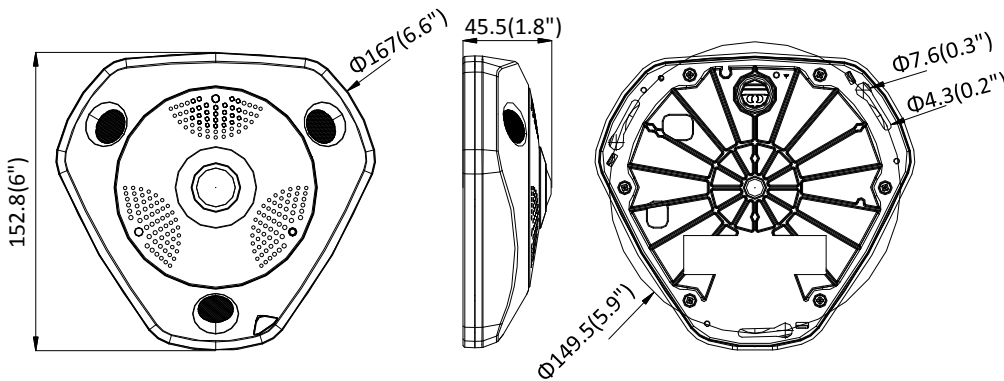

Power Consumption	12 VDC, 1 A, max. 15 W PoE (802.3at, 42.5 to 57V), 0.4A to 0.3A
Protection Level (-V)	IP66, IK10
Material	Metal
Dimensions	With -V model: 167 × 152.8 × 50 mm (6. 6" × 6" × 2") Without -V model: 167 × 152.8 × 45.5 mm (6. 6" × 6" × 1.8")
Weight	Approx. 1400 g (3.09 lbs)

### Available Model

DS-2CD6365G0-I (1.27 mm); DS-2CD6365G0-IS (1.27 mm), DS-2CD6365G0-IV (1.27 mm), DS-2CD6365G0-IVS (1.27 mm)

### Dimensions

Unit: mm (inch)

With -V Model

Without -V Model