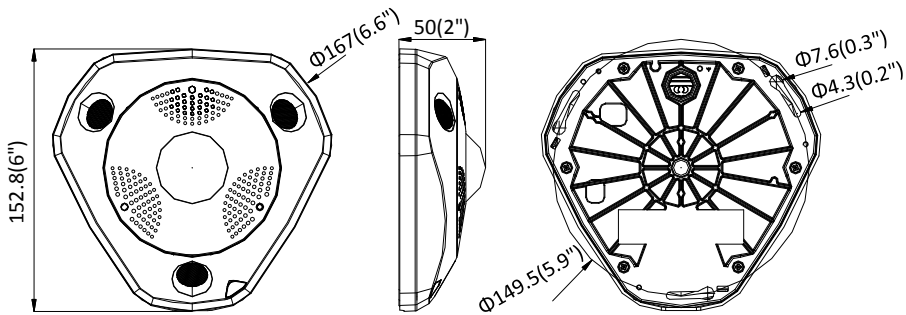

Power Consumption	12 VDC, 1 A, max. 15 W PoE (802.3at, 42.5 to 57V), 0.4A to 0.3A
Protection Level (-V)	IP66, IK10
Material	Metal
Dimensions	With -V model: 167 × 152.8 × 50 mm (6. 6" × 6" × 2") Without -V model: 167 × 152.8 × 45.5 mm (6. 6" × 6" × 1.8")
Weight	Approx. 1400 g (3.09 lbs)

Available Model

DS-2CD6365G0-I (1.27 mm); DS-2CD6365G0-IS (1.27 mm), DS-2CD6365G0-IV (1.27 mm), DS-2CD6365G0-IVS (1.27 mm)

Dimensions

Unit: mm (inch)