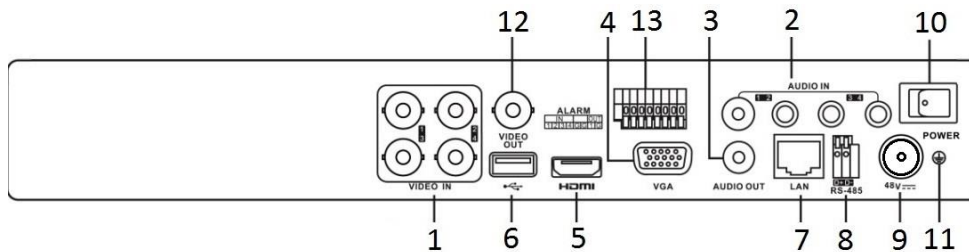

Physical Interfaces

NOTE

The rear panel of DS-7208/7216HUHI-K2/P provides 8/16 video input interfaces.

Index	Description	Index	Description
1	VIDEO IN	8	RS-485 Serial Interface
2	AUDIO IN, RCA Connector	9	48 VDC Power Input (for DS-7204/7208HUHI-K/P); 100 to 240 VAC (for DS-7216HUHI-K2/P)
3	AUDIO OUT, RCA Connector	10	Power Switch
4	VGA Interface	11	GND
5	HDMI Interface	12	VIDEO OUT
6	USB Interface	13	Alarm In/Out
7	LAN Network Interface